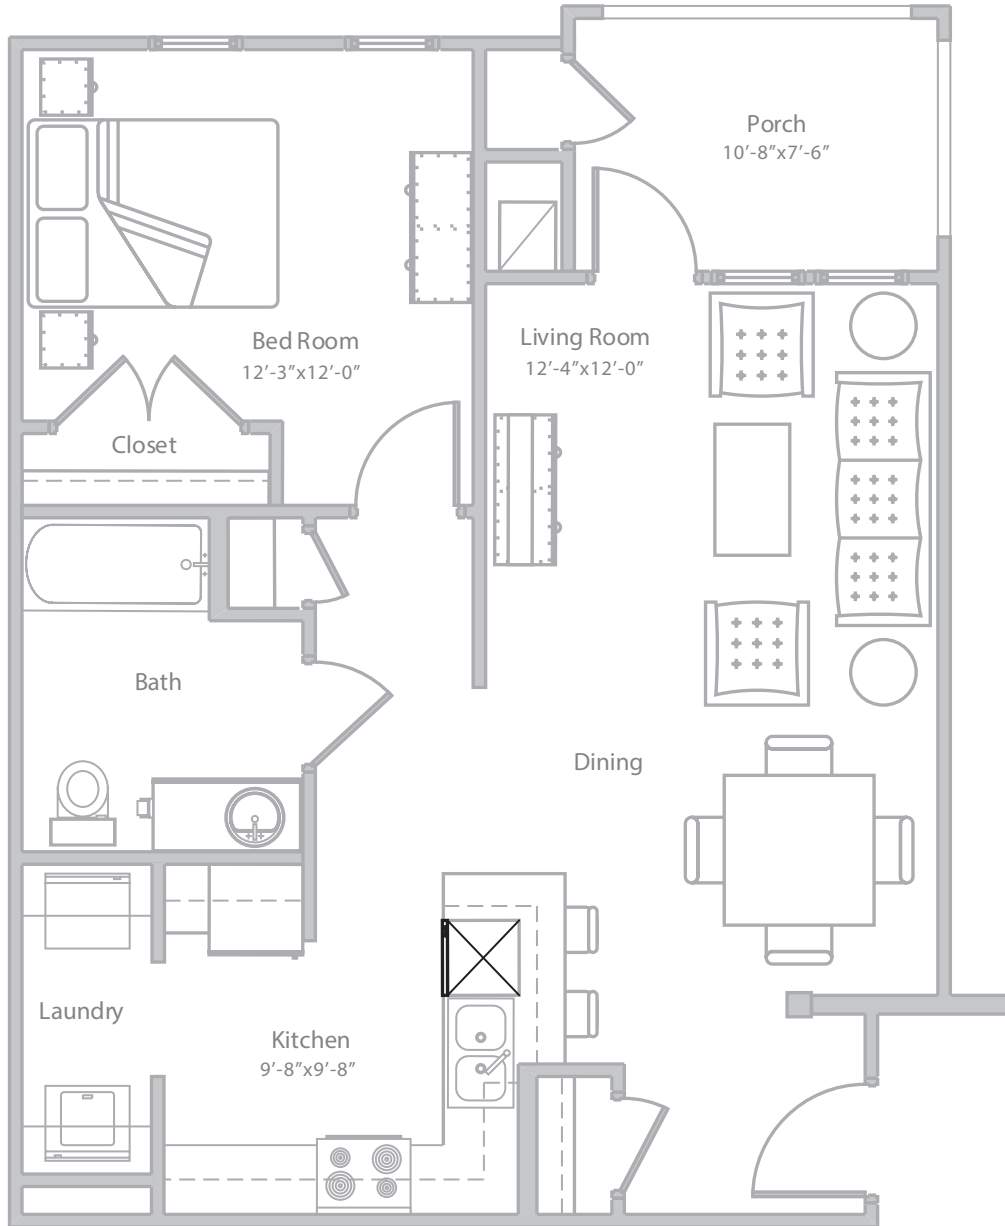

# Capitol Area Developments

Walnut Terrace

1 Bedroom / 1 Bath Apartment (B1-1)

702 sq. ft. (+ 69 sq. ft. Porch)

Affordable living, at its best.

[cadcommunities.com](http://cadcommunities.com)

Studios, One, Two and Three Bedroom Apartments & Townhomes throughout Raleigh.