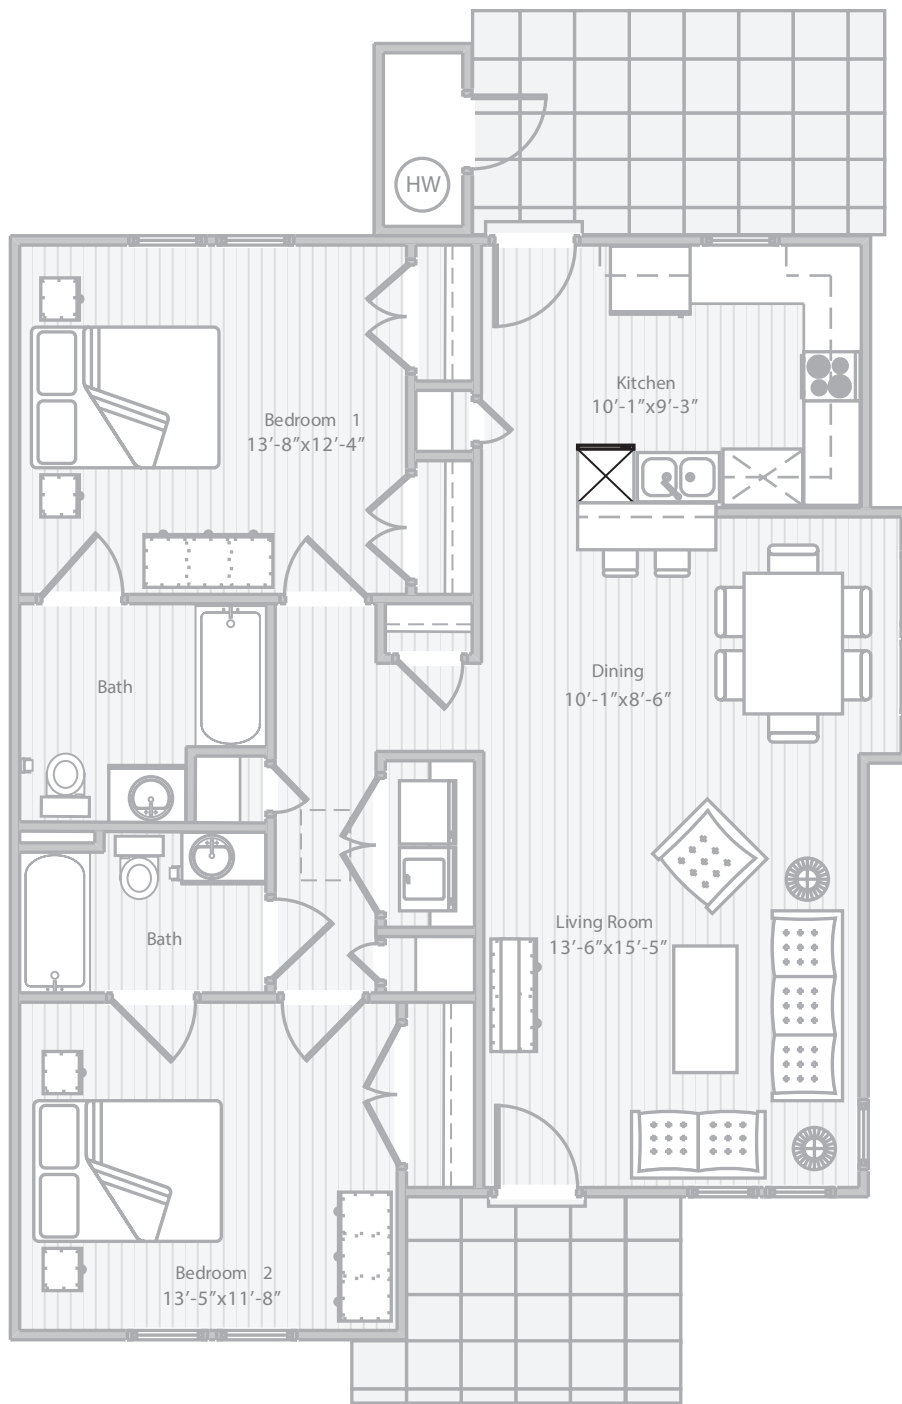

Capitol Area Developments

Walnut Terrace

2 Bedroom / 2 Bath Apartment (D)

1,199 sq. ft.

Affordable living, at its best.

 cadcommunities.com

Studios, One, Two and Three Bedroom Apartments & Townhomes throughout Raleigh.